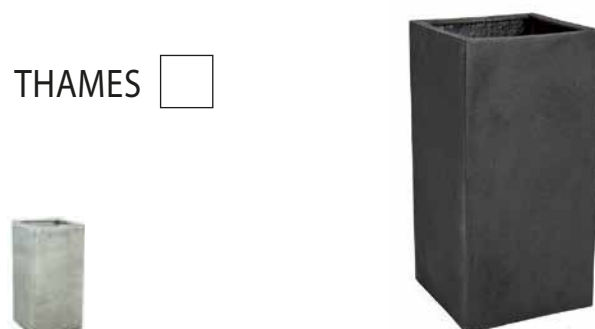

GREY & BLACK

MEKONG

Model	B x D x H	liter
Mekong	30 x 30 x 30	24
Mekong	40 x 40 x 40	56
Mekong	50 x 50 x 50	116
Mekong	60 x 60 x 60	198
Mekong	80 x 80 x 60	350
Mekong	97 x 97 x 67	585

THAMES

Model	B x D x H	liter
Thames	30 x 30 x 60	48
Thames	40 x 40 x 80	115
Thames	40 x 40 x 100	160

RIVER NILE

Model	L x B x H	liter
River Nile	80 x 30 x 40	83
River Nile	100 x 40 x 50	180

RIVER NILE HIGH

Model	L x B x H	liter
River Nile High	80 x 30 x 60	155
River Nile High	100 x 40 x 80	320